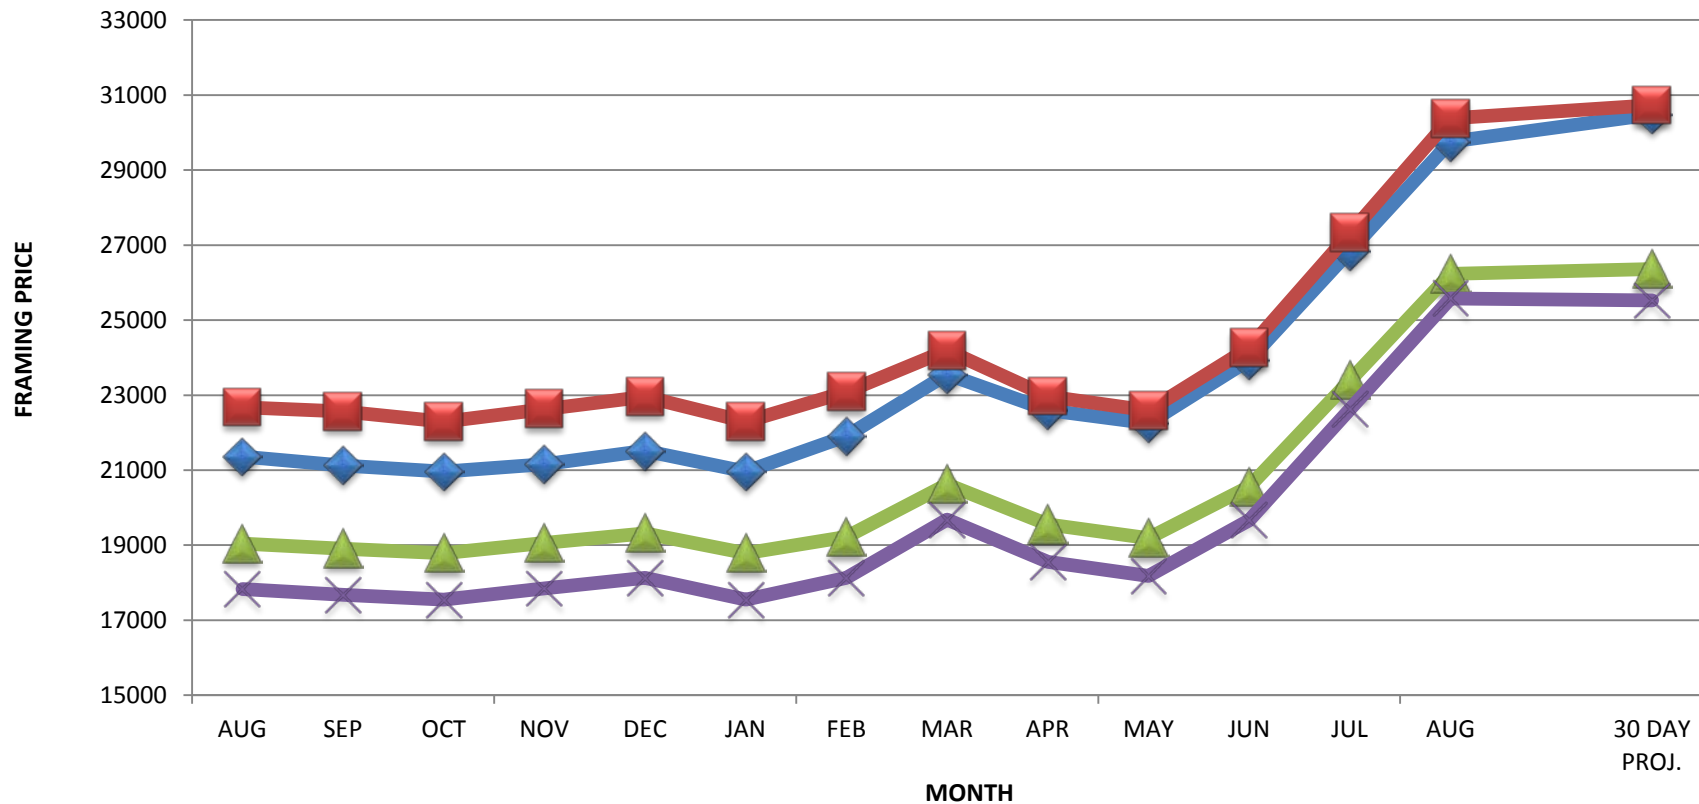

## 2020 FRAMING SUMMARY

-INDIANAPOLIS-

-GREENSBURG-

230 South Munsie St.  
317.894.3304

715 North Michigan Rd.  
812.663.8228

[www.schreiberlumber.com](http://www.schreiberlumber.com)

AVERAGE PROJECTED INCREASE FROM AUG OUT 30  
TO 45 DAYS 1.03 % ACTUAL INCREASE FROM JULY TO  
AUG 11.74 %

- ◆ 2 STORY 2515 SQ FT #1
- 1-1/2 STORY 2019 SQ FT #2
- ▲ RANCH 1850 SQ FT #3
- ✕ RANCH 1879 SQ FT #4